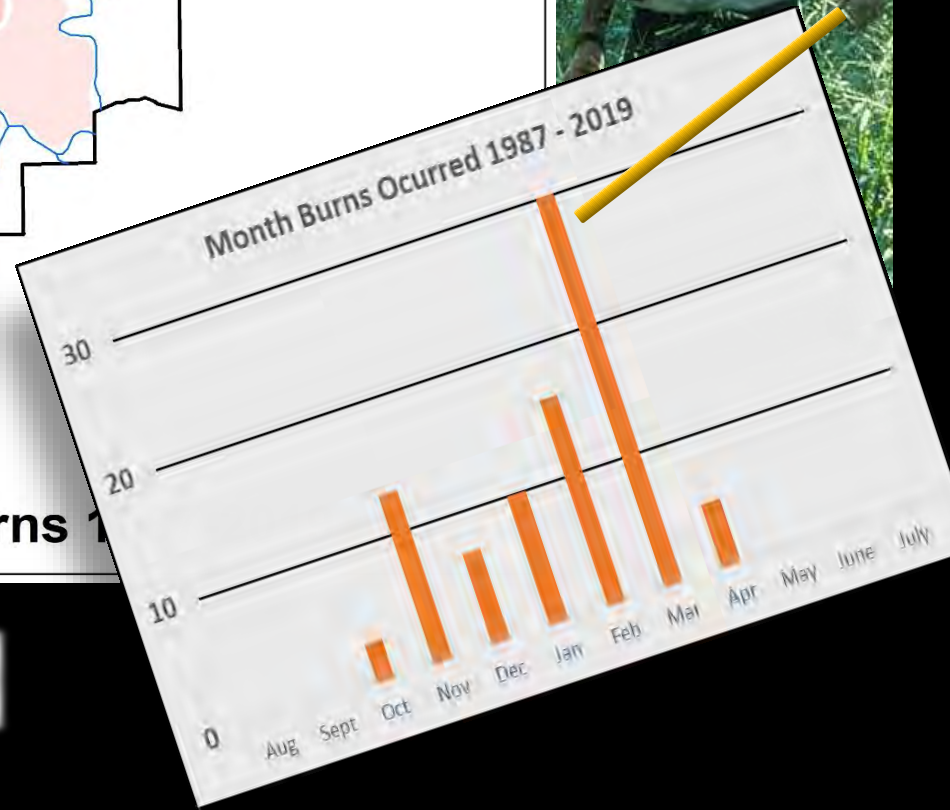

Rx burns
spanning 32
years

Hawn

Hawn State Park

Hawn's Pines:

Native,
plantation,
old-field
successional, &
mowed stands

**Hawn State Park Rx
Burn History – appx
2500 acres; 1-12x in 33
years**

Hawn State Park Burns