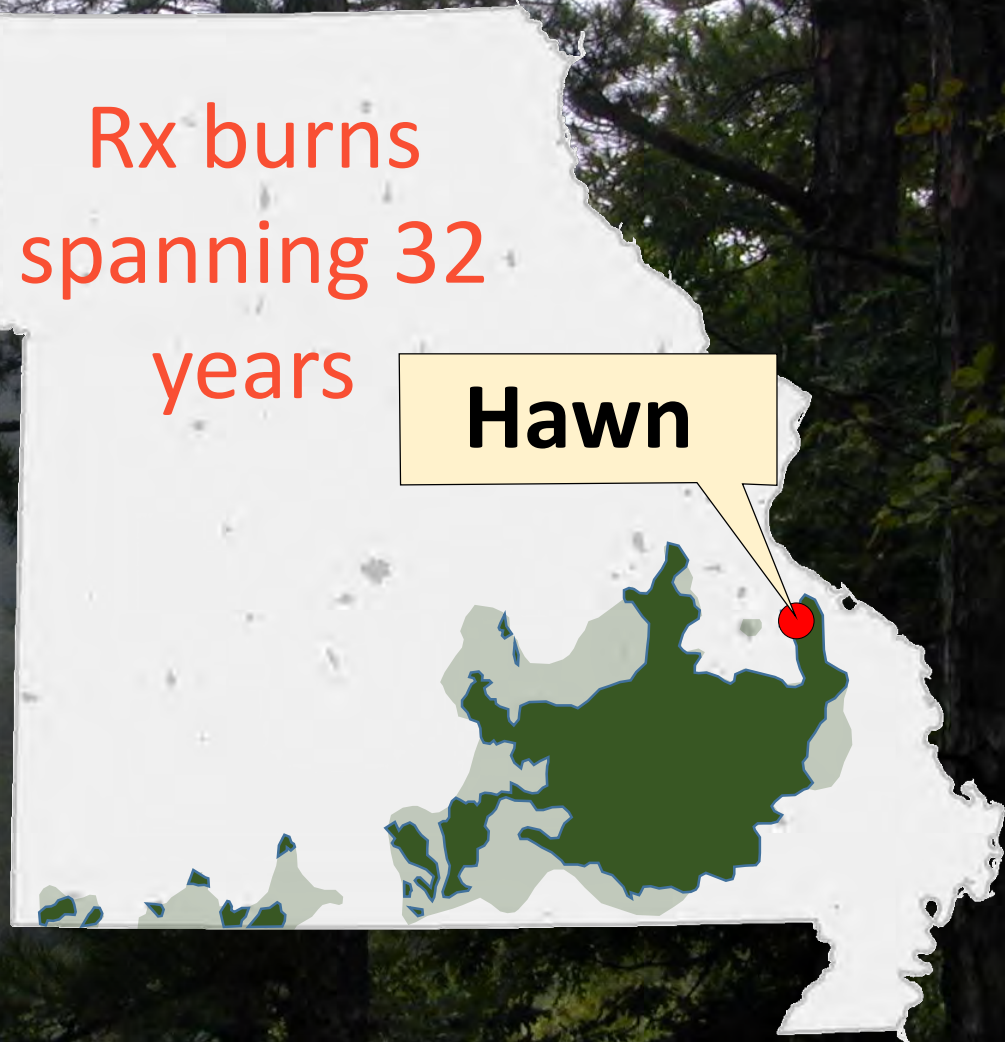

Missouri's shortleaf pine park

Rx burns
spanning 32
years

Hawn