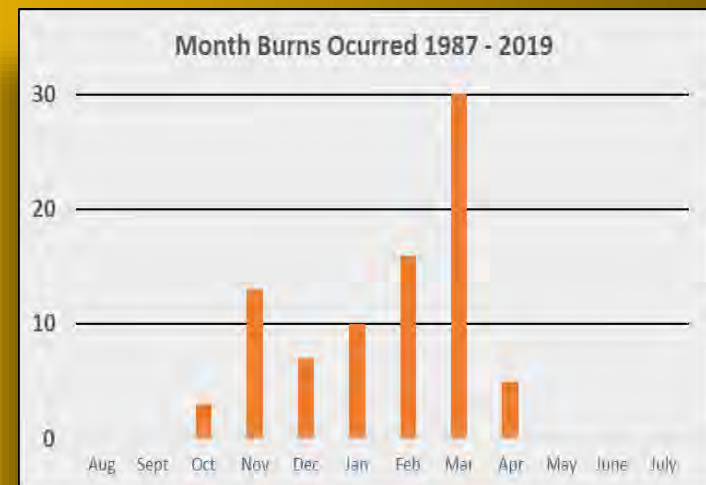

Two weeks ago ...
12 burns and 29
years later

Headquarters Ridge

Sept. 2018
9 burns in 25 years

Sept. 2018
12 burns in 29 years

Headquarters Ridge

Headquarters Ridge

Sept. 2018
12 burns in 29 years

Headquarters Ridge

Sept. 2018
12 burns in 29 years

Headquarters Ridge

Sept. 2018
12 burns in 29 years

Hawn State Park Fire (*only*) Management

Areas, 1987-2019

- Fire only
- 20 to 33 year fire regime
- Fire frequency averages once per 3-7 years
- Up to twelve burns on some units
- Response relates to fire frequency, site factors and initial floral richness