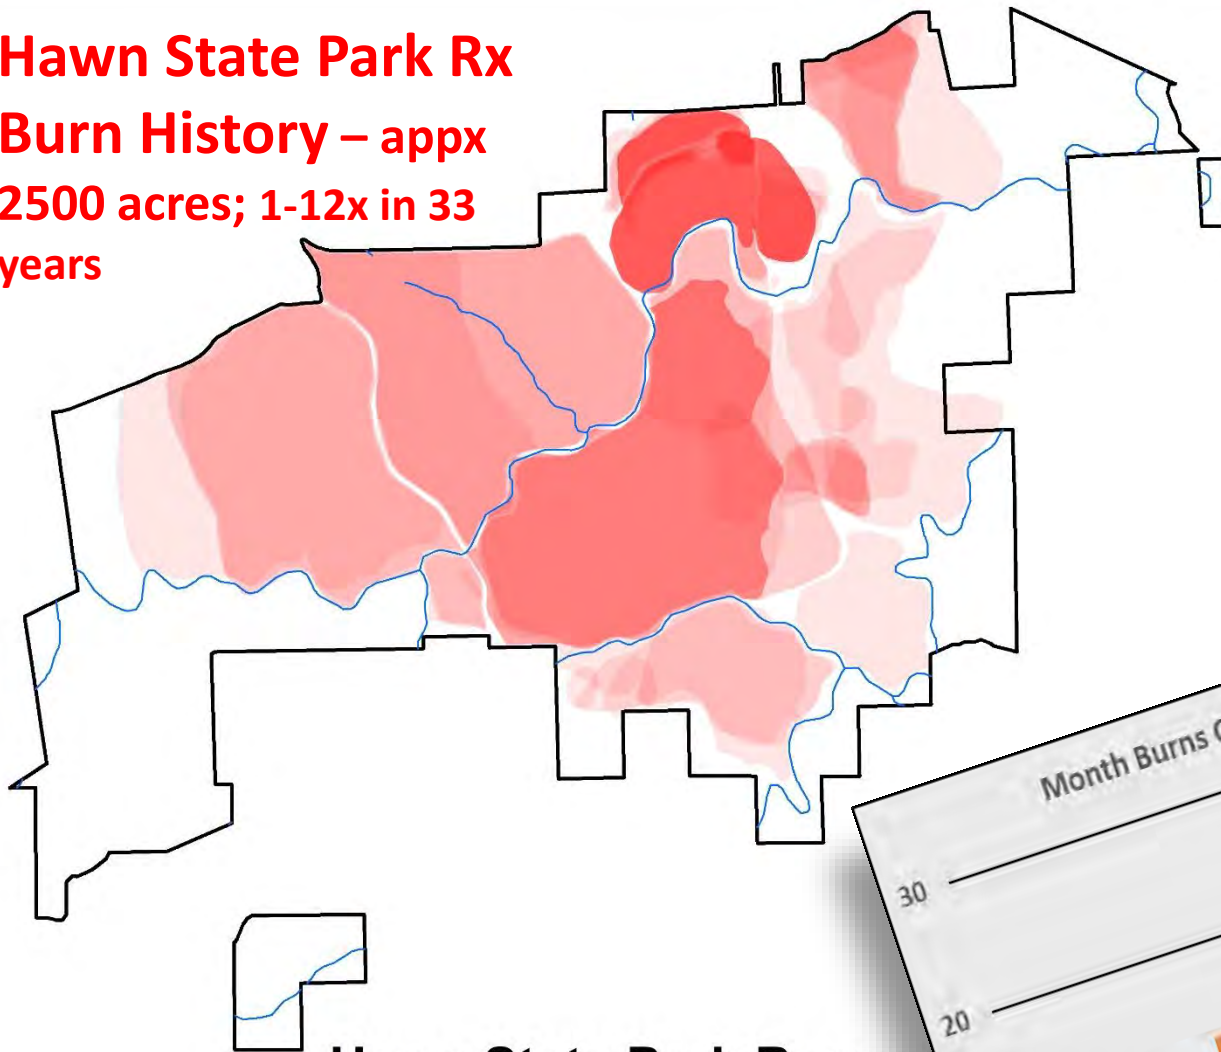

Rx burns
spanning 32
years

Hawn

Hawn State Park

Hawn's Pines:

Native,
plantation,
old-field
successional, &
mowed stands

**Hawn State Park Rx
Burn History – appx
2500 acres; 1-12x in 33
years**

Hawn State Park Burns