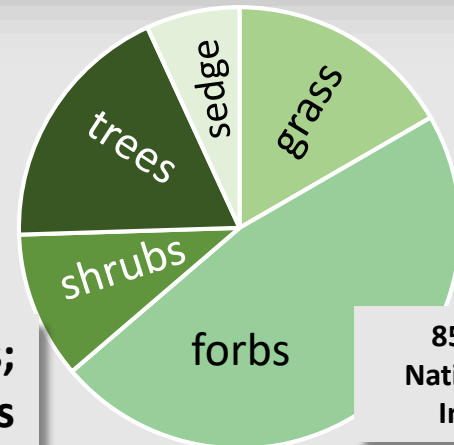

Rx fire began in 1987

Botkins Pine Woods Natural Area

“the first 🔥”

Hawn State Park Burns 1987-2019

(To be filed in DNR Registry)

Botkins Pine Woods Natural Area, Hawk State Park

**Botkins Pine Woods as photographed for its 1981
Missouri Natural Area Nomination**

(To be filed in DNR Registry)

Botkins Pine Woods Natural Area, Hawk State Park

1981

1987

Botkins Pine Woods, summer after first (2/87) prescribed burn

Botkins Pine Woods Natural Area, Hawk State Park

1981 before Rx burns

1987 after first burn

2010, 13 yrs & 3 more fires after first burn

Understory Plants - Relative Cover

Four transects;
16 1/4m² plots

85 species
Native Quality
Index 4.5

2012, 15 yrs - 4 burns

Botkins Pine Woods Natural Area September 2019