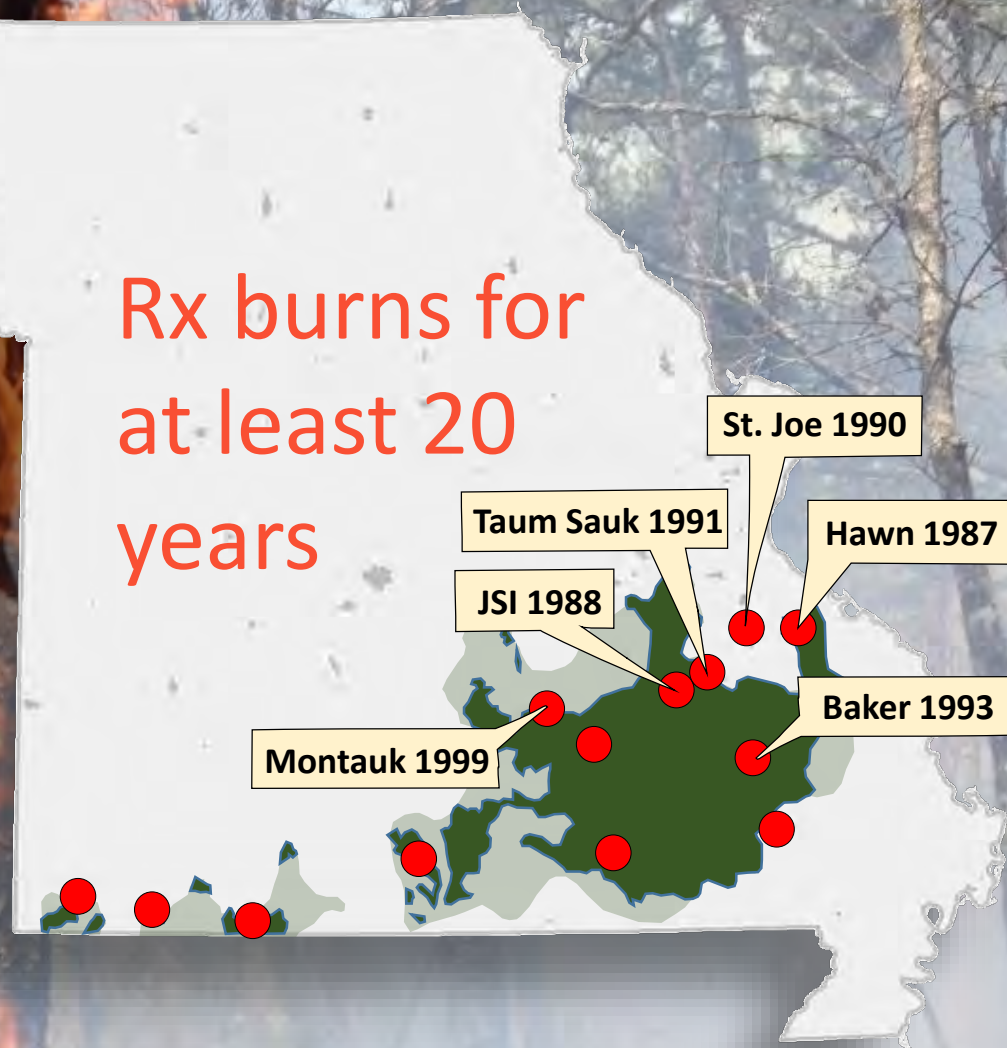

“Fire in the Park!”

*33 years restoring and managing
shortleaf pine natural communities*

Bryant Creek State Park

Acquired in 2017

Missouri's shortleaf pine

Rx burns for
at least 20
years

Missouri's shortleaf pine park