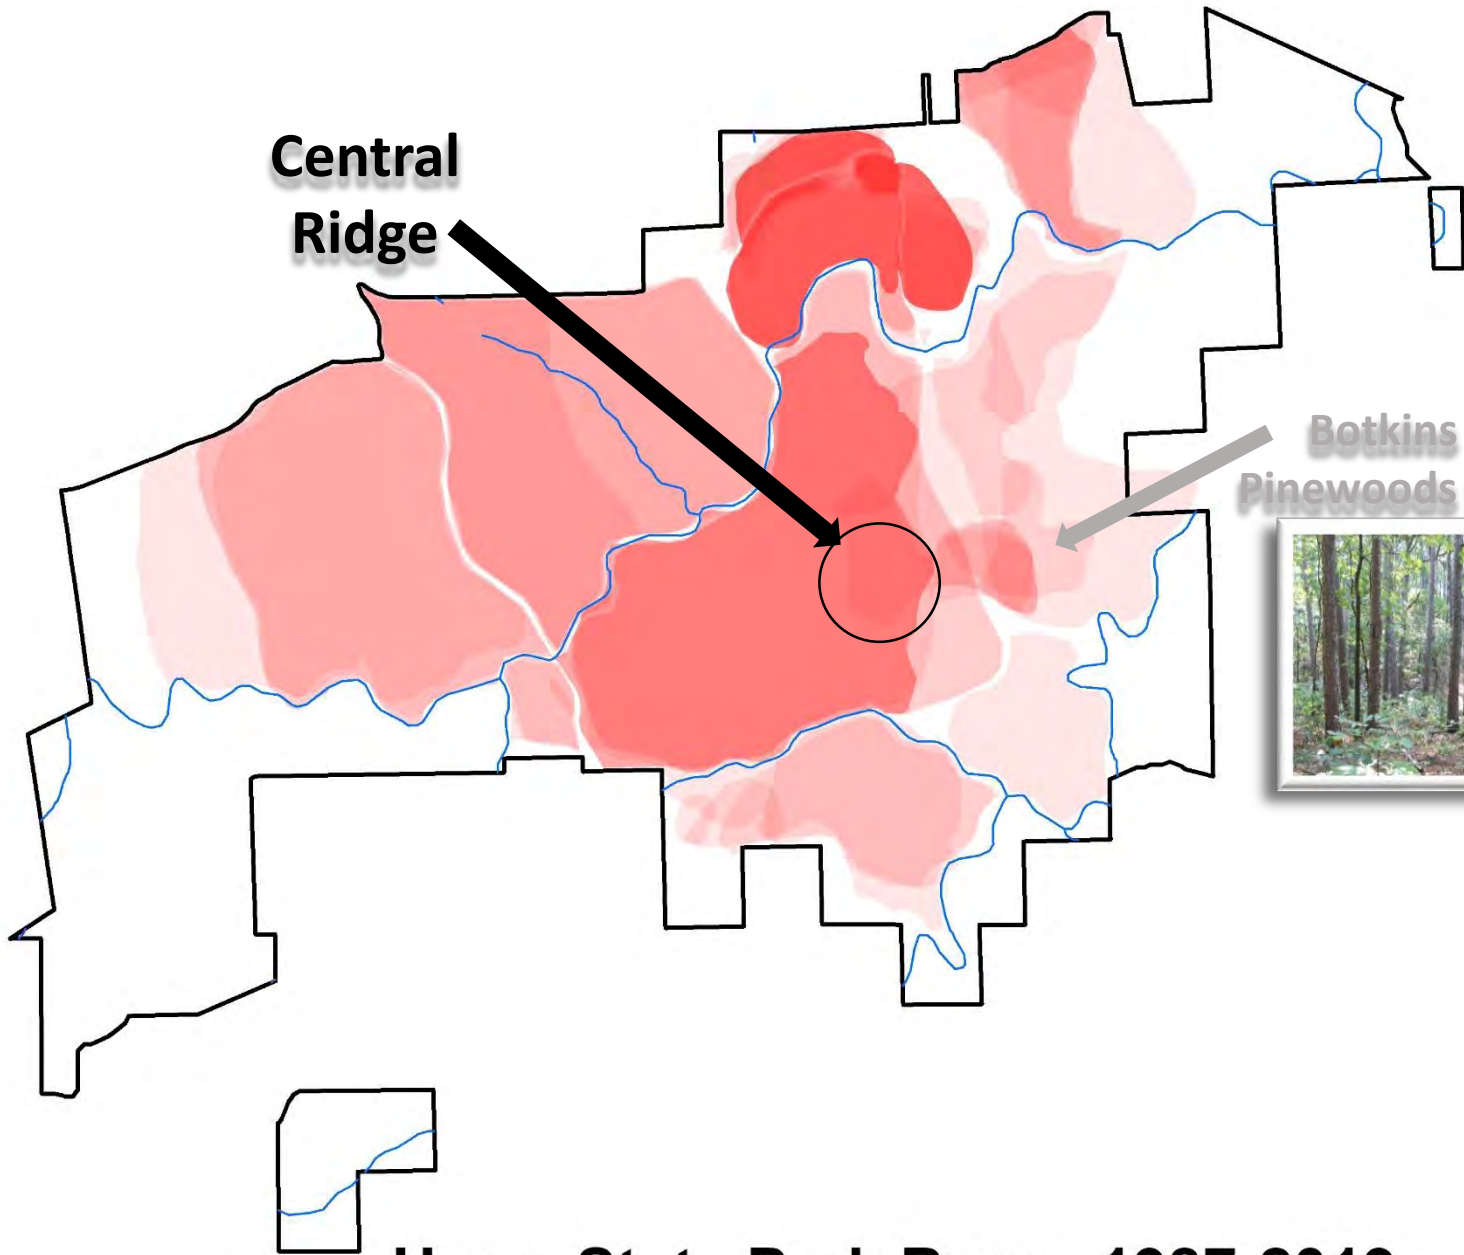

Burned five times in 33 years

... four growing seasons since the last fire

1981

1987

2019

Closed canopy, dry/dry-mesic site burned five times 1987-2019

**Central
Ridge**

**Botkins
Pinewoods NA**