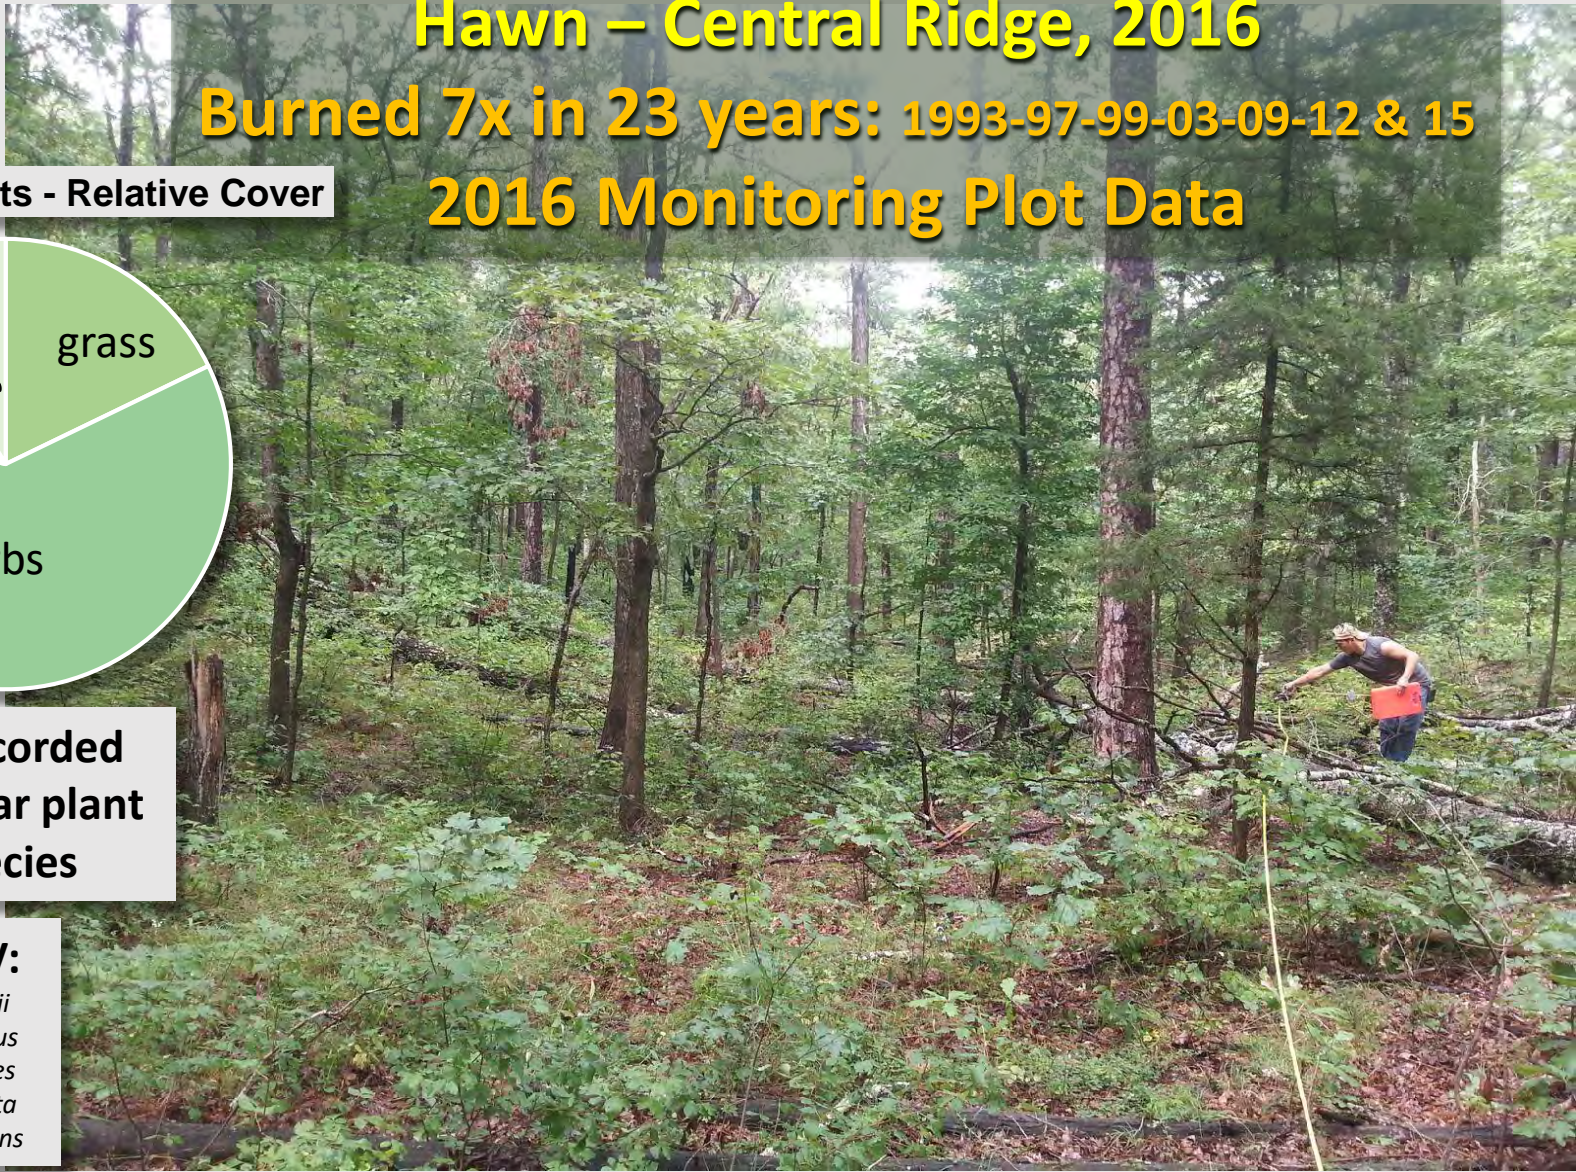

Top 5 by RIV:

Dichanthelium boscii
Helianthus divaricatus
Psoralea psoraleoides
Carex nigromarginata
Lespedeza procumbens